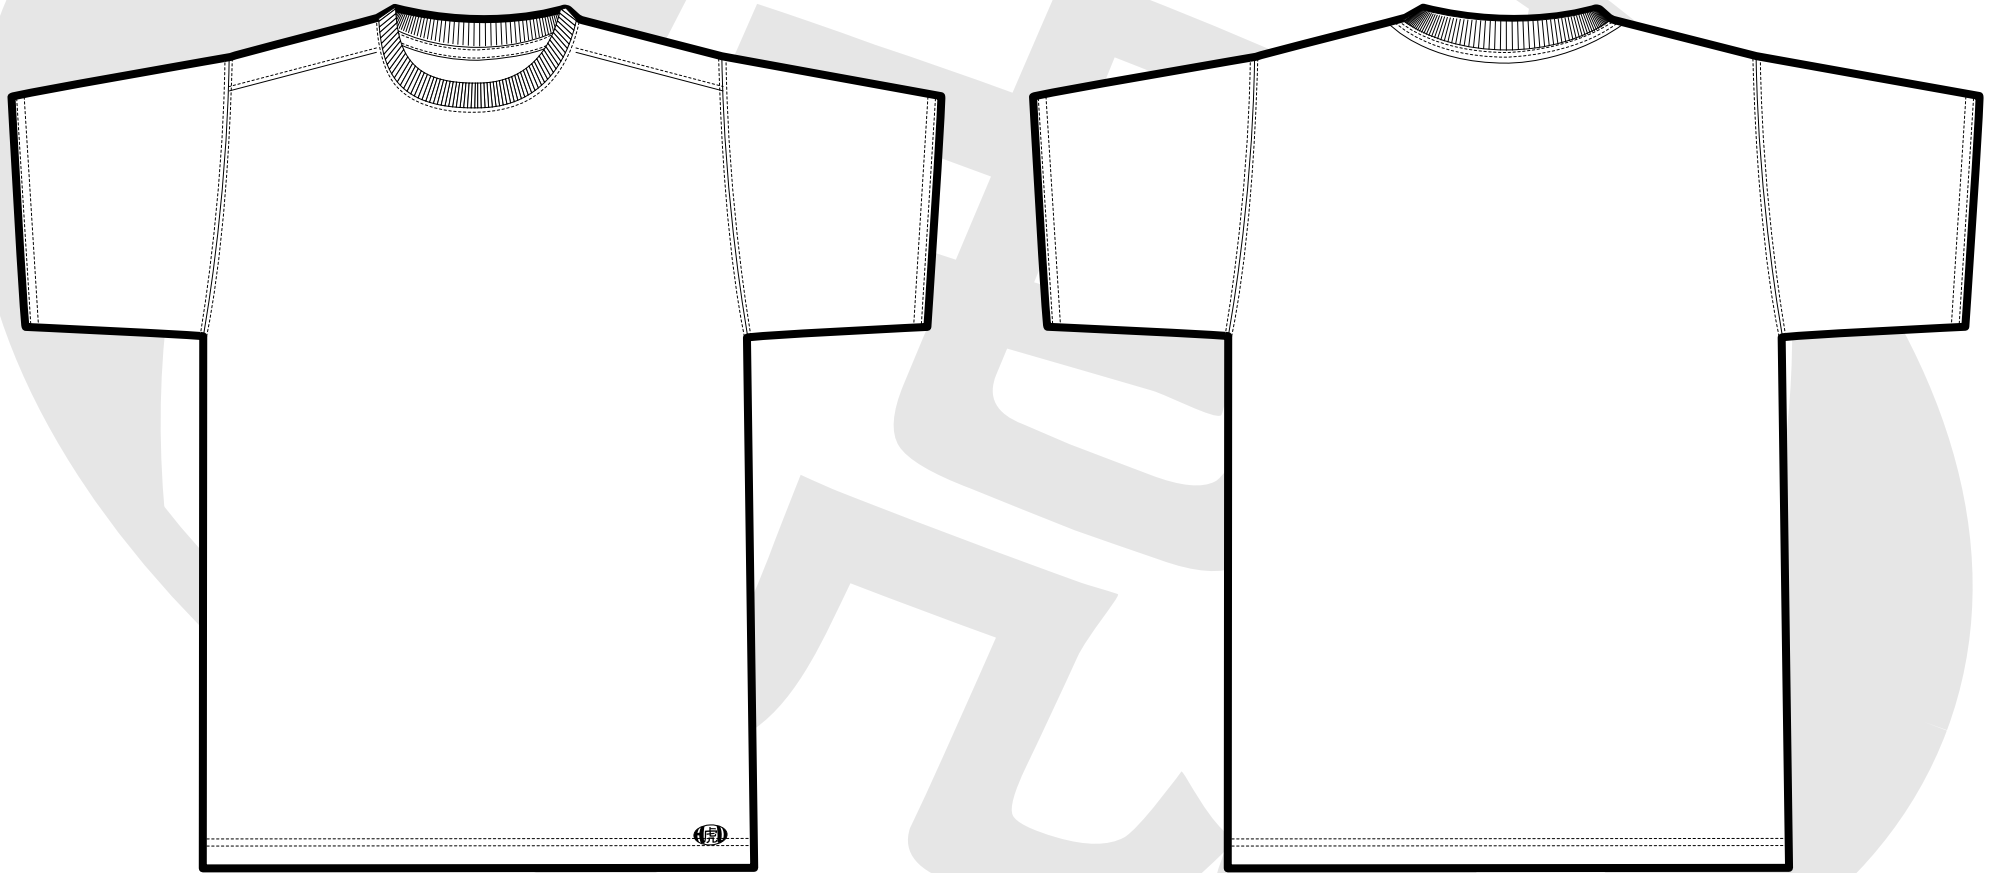

Hu Kit Standard Colours:

Red	Orange	Yellow	Light Blue	Dark Blue	Pink	Green	Purple	Brown	Grey	Black	Khaki	Stone
												
Pantone (solid uncoated) Warm Red	Orange 021	Process Yellow	Process Blue	Reflex Blue	197 U	363	525	126	Cool Grey 7	Black	5835	7497

front

back

t-shirt